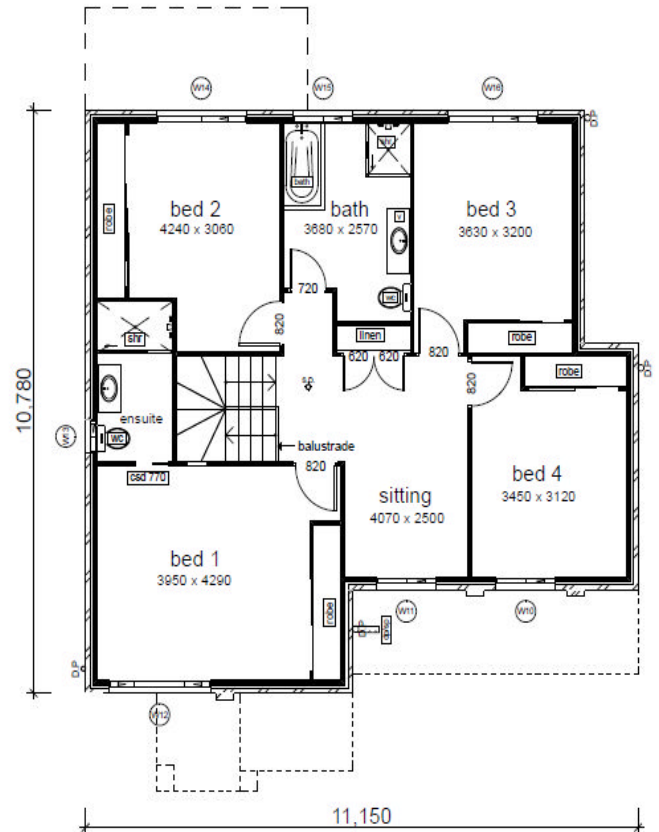

AURORA – 25.0 Squares

Starting from \$ 185,900

www.casaview.com.au

DATA	
1. ground floor	89.78
2. first floor	104.53
3. garage	35.00
4. patio	3.17
	232.48 m²

Frontage required – 14.0 m

www.casaview.com.au