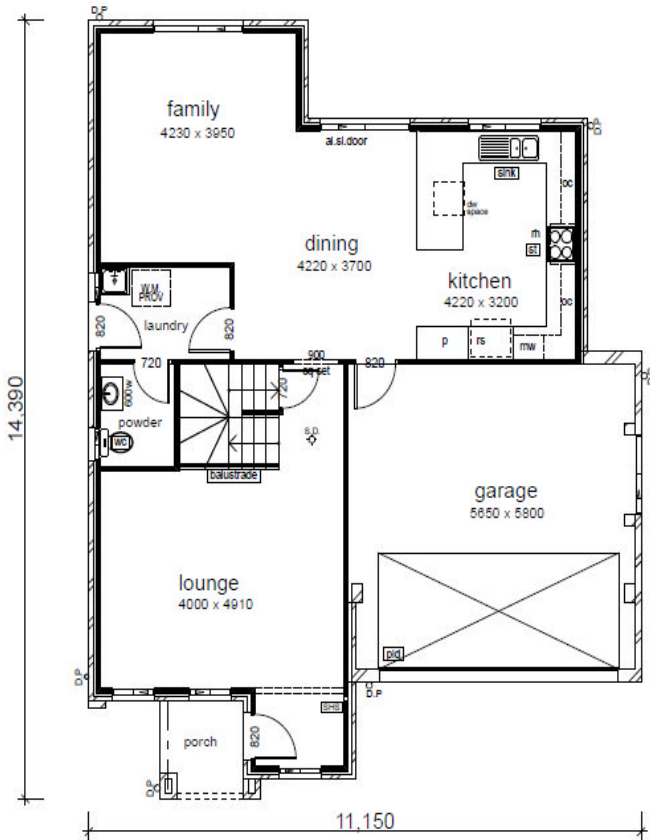

AURORA – 25.0 Squares

Starting from \$ 185,900

www.casaview.com.au

DATA	
1. ground floor	89.78
2. first floor	104.53
3. garage	35.00
4. patio	3.17
	232.48 m²

Frontage required – 14.0 m

www.casaview.com.au