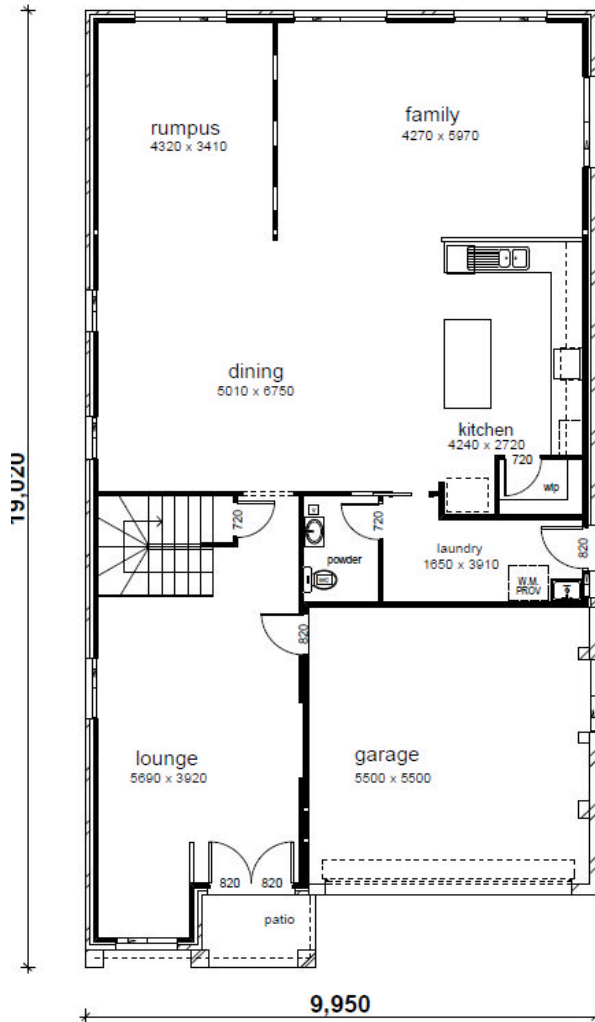

**PITTWATER – 33.4 Squares**

*Starting from \$239,100*

**[www.casaview.com.au](http://www.casaview.com.au)**

DATA	
1. ground floor	122.31
2. first floor	123.56
3. garage	32.15
4. patio	3.13
5. Balcony	6.42
6. alfresco	23.02
	<b>310.59 m<sup>2</sup></b>

**Frontage required – 12.5 m**

**[www.casaview.com.au](http://www.casaview.com.au)**