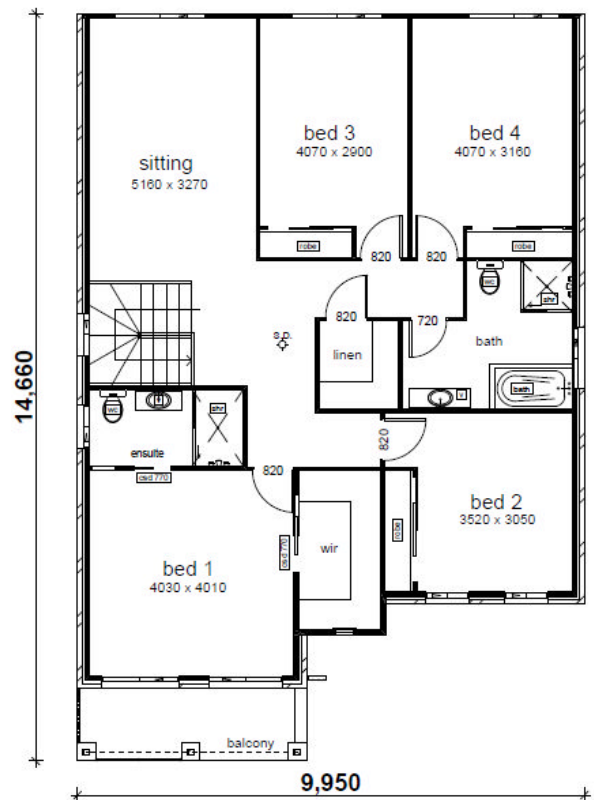

**PITTWATER – 33.4 Squares**

*Starting from \$239,100*

**[www.casaview.com.au](http://www.casaview.com.au)**

DATA	
1. ground floor	122.31
2. first floor	123.56
3. garage	32.15
4. patio	3.13
5. Balcony	6.42
6. alfresco	23.02
	<b>310.59 m<sup>2</sup></b>

**Frontage required – 12.5 m**

**[www.casaview.com.au](http://www.casaview.com.au)**